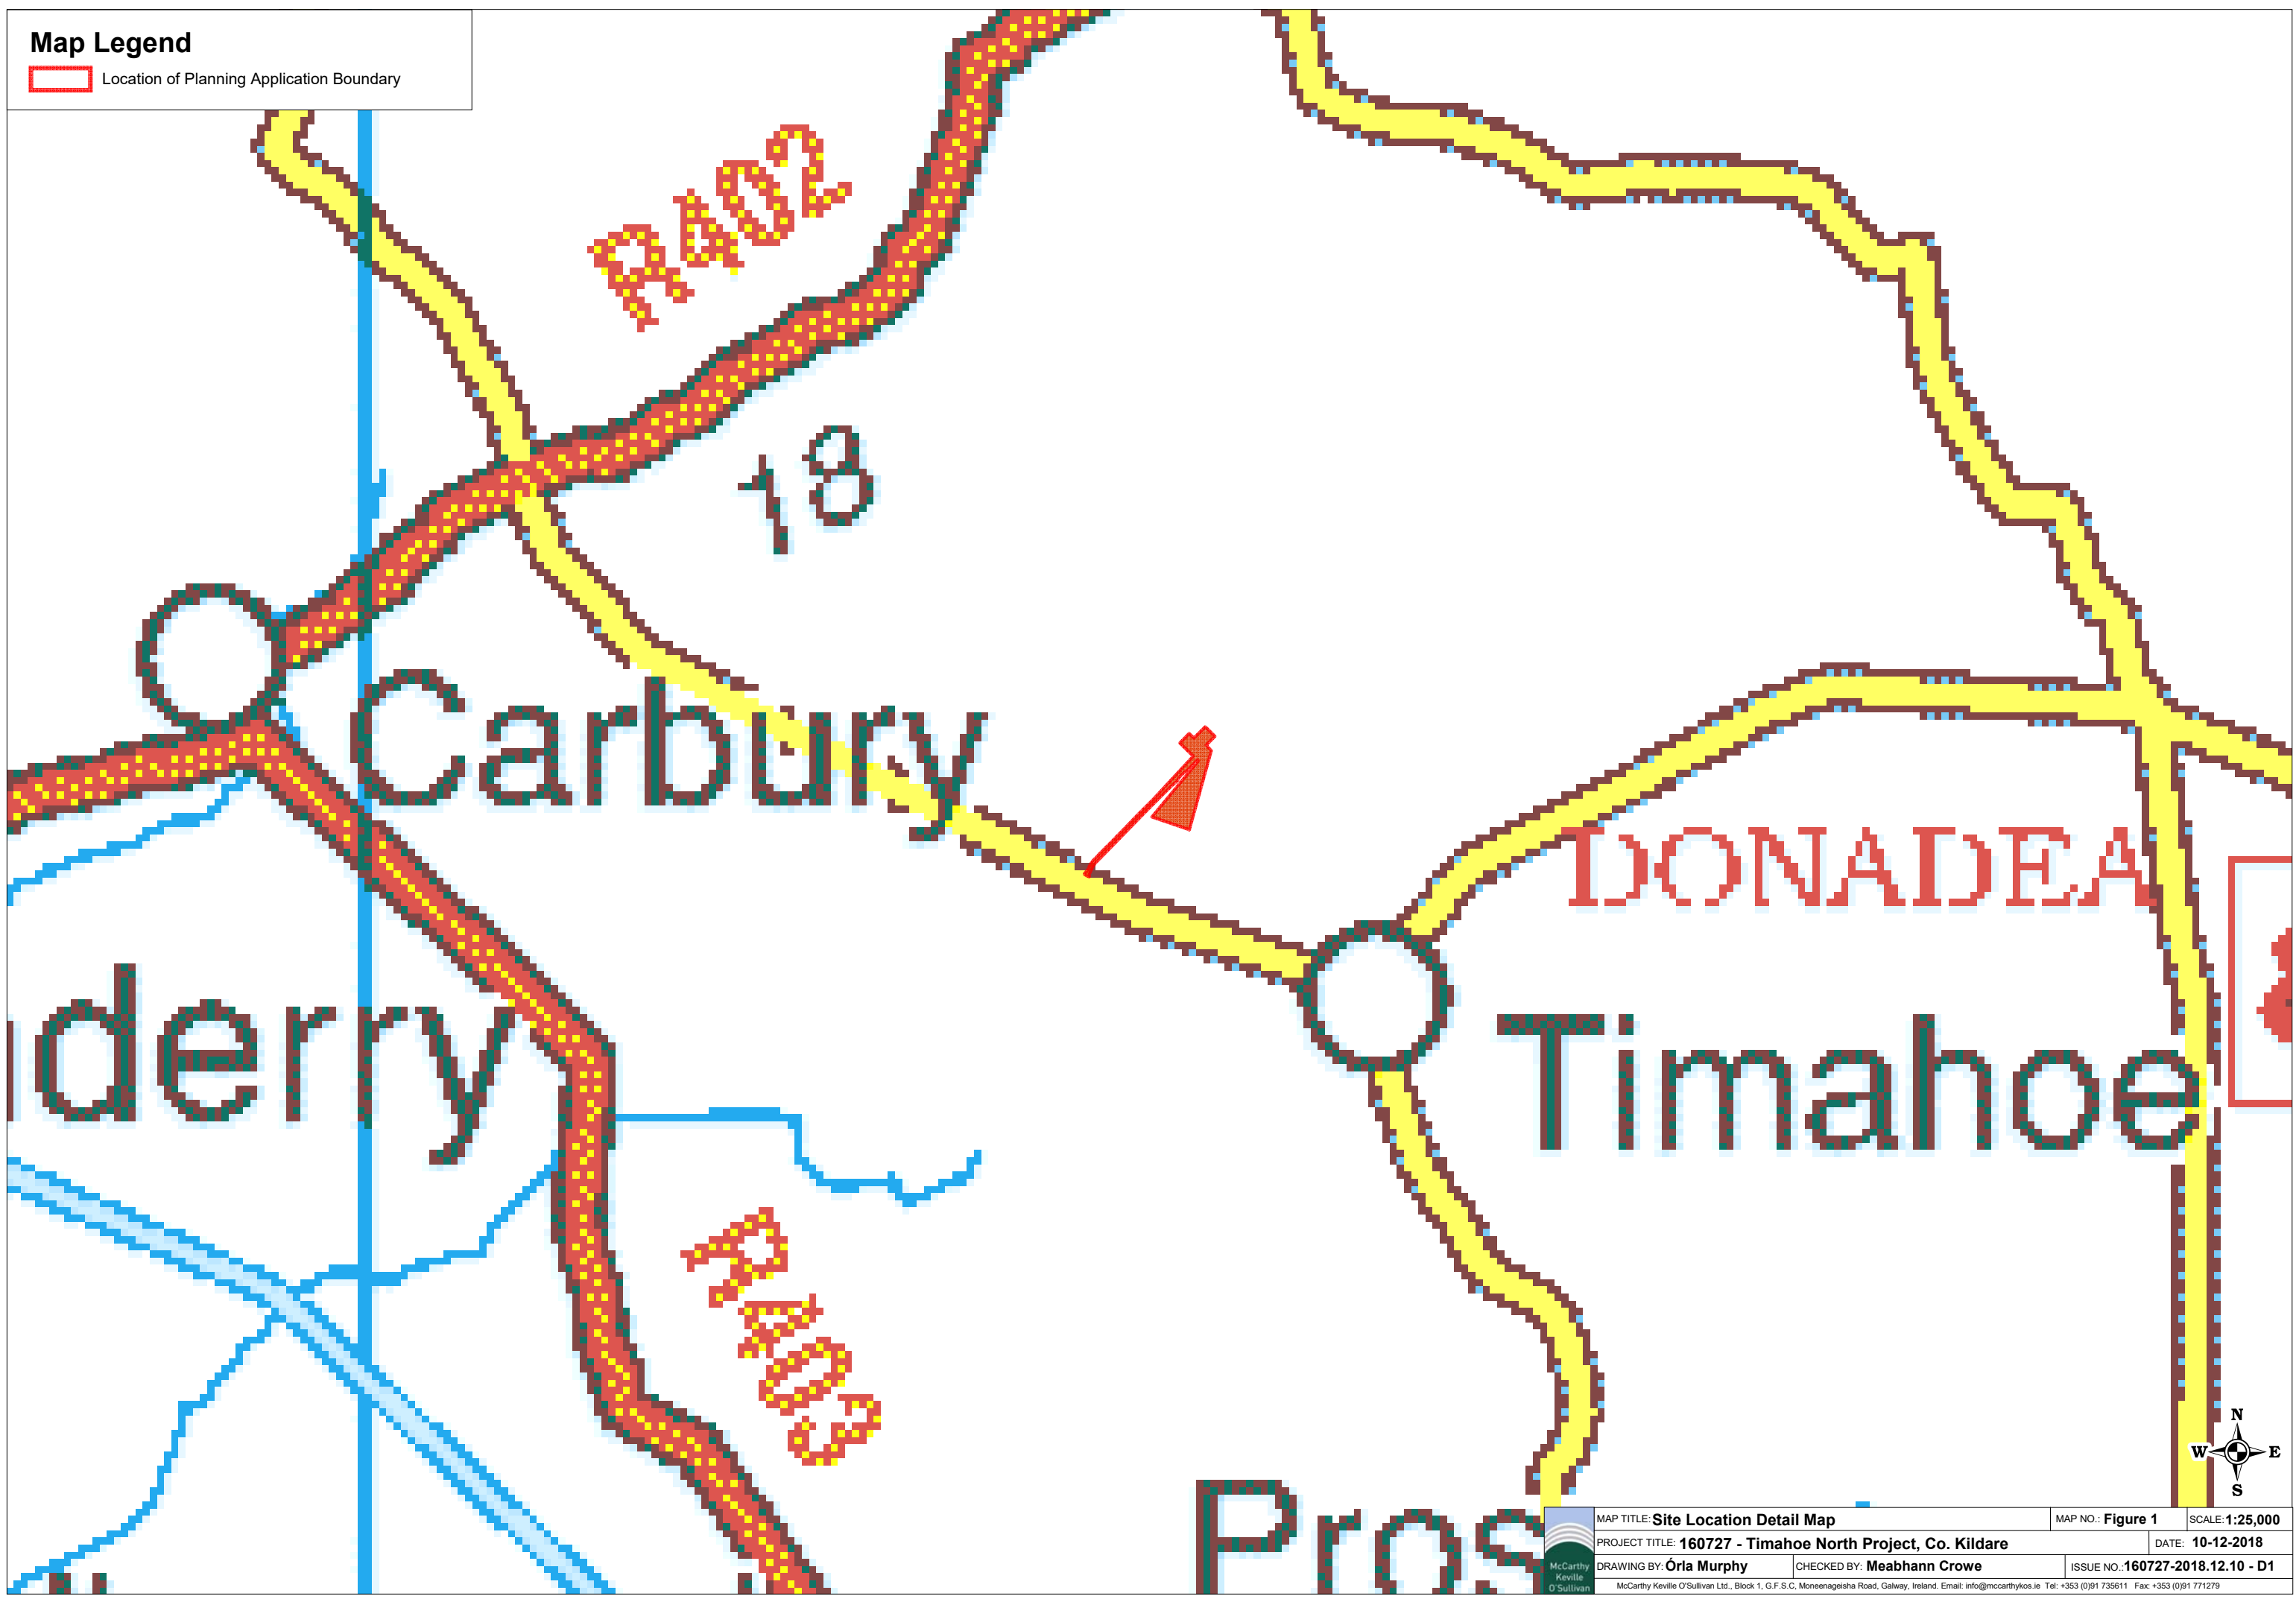

Map Legend

 Location of Planning Application Boundary

MAP TITLE: Site Location Detail Map	MAP NO.: Figure 1	SCALE: 1:25,000
PROJECT TITLE: 160727 - Timahoe North Project, Co. Kildare	DATE: 10-12-2018	
DRAWING BY: Órla Murphy	CHECKED BY: Meabhann Crowe	ISSUE NO.: 160727-2018.12.10 - D1
<small>McCarthy Keville O'Sullivan McCarthy Keville O'Sullivan Ltd., Block 1, G.F.S.C. Moneenageisha Road, Galway, Ireland. Email: info@mccarthykos.ie Tel: +353 (0)91 735611 Fax: +353 (0)91 771279</small>		